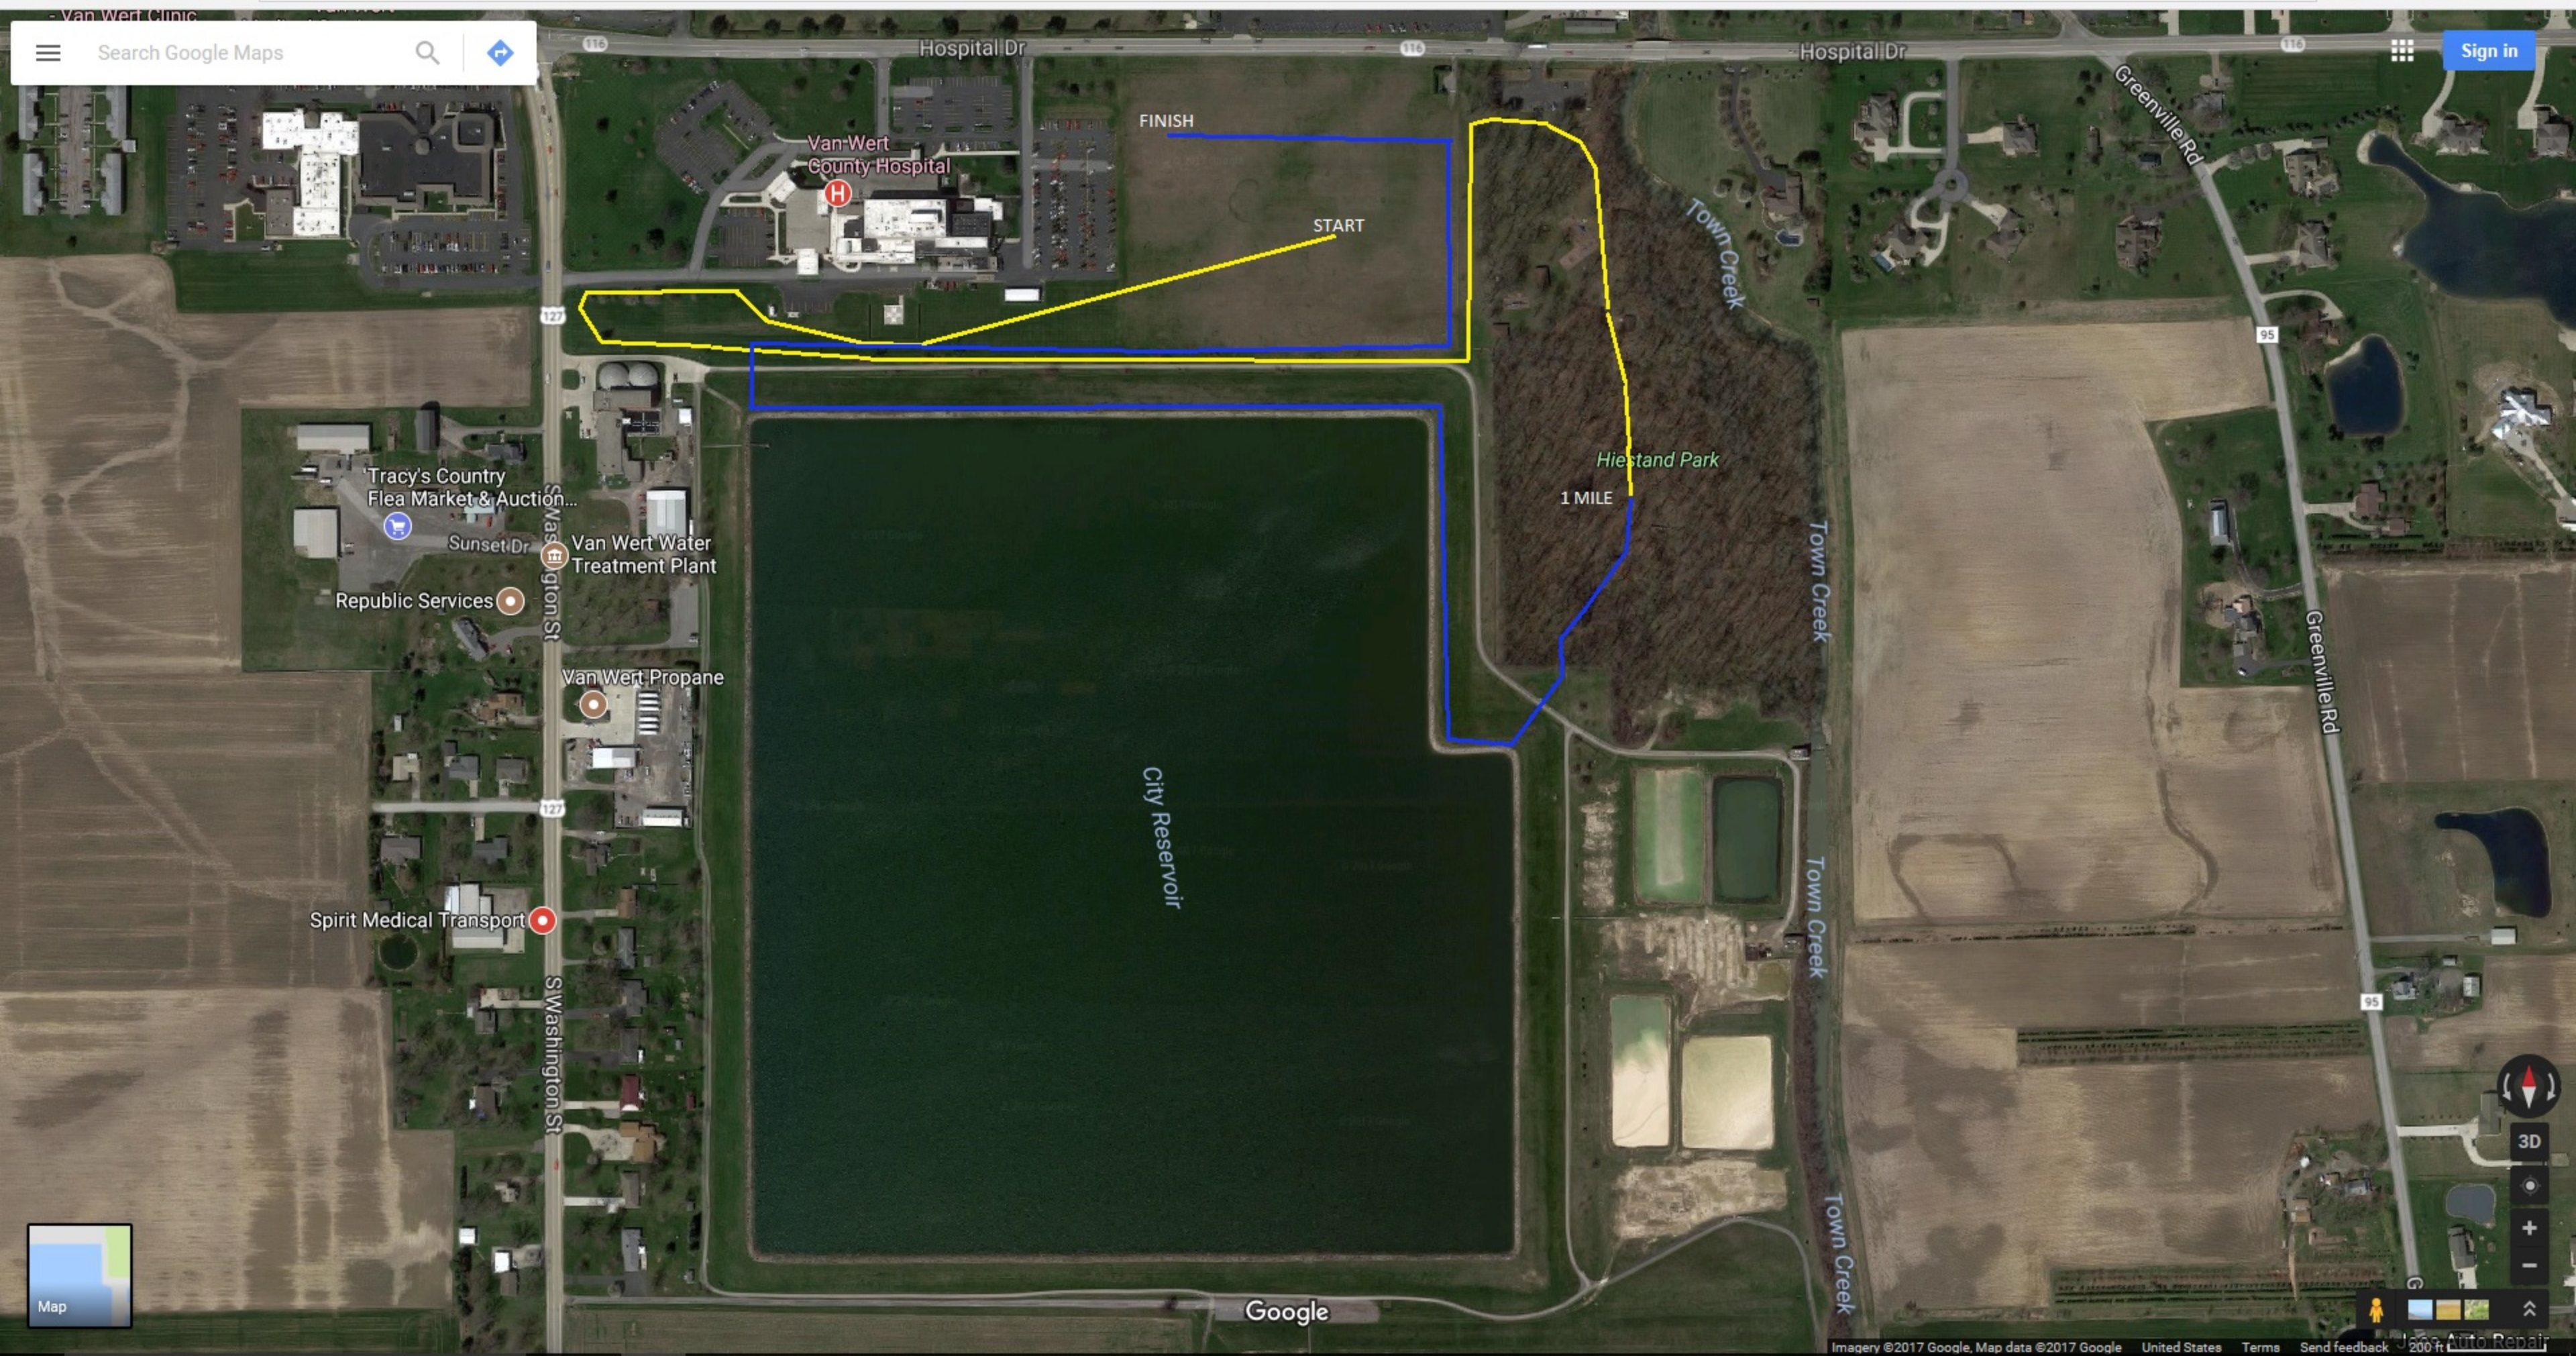

Search Google Maps

FINISH

START

1 MILE

City Reservoir

Hiestand Park

Tracy's Country Flea Market & Auction...

Sunset Dr

Republic Services

Van Wert Water Treatment Plant

Van Wert Propane

Spirit Medical Transport

S Washington St

Hospital Dr

Hospital Dr

Greenville Rd

Greenville Rd

Town Creek

Town Creek

Town Creek

Town Creek